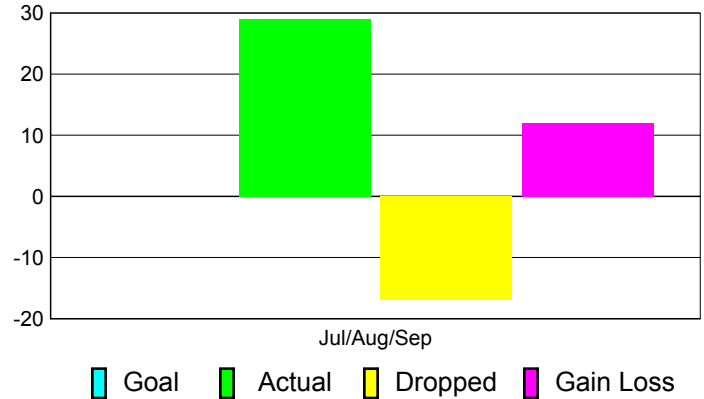

Membership Results 2011-2012

Goal, New, Dropped, Gain/Loss

Comparison of Membership Gain/Loss

Current Year Compared to the Previous Year